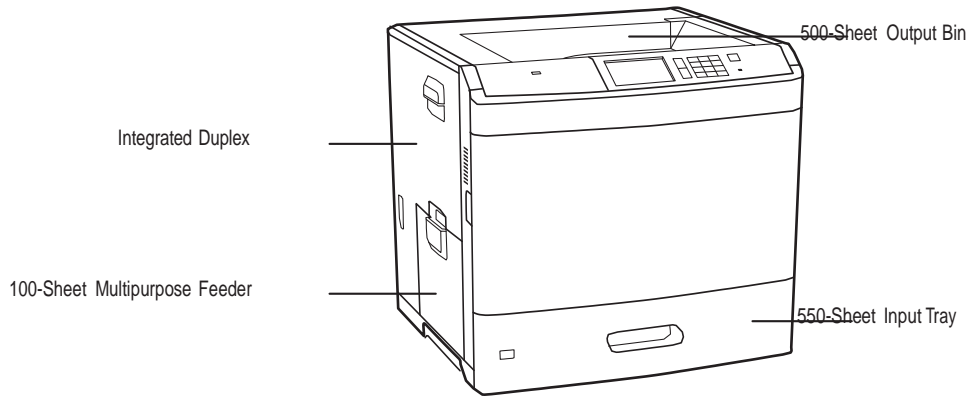

Lexmark C792de

550-Sheet Drawer

550-Sheet Drawer
2,000-Sheet High-Capacity Feeder

Spacer

Caster Base (Required for floor standing configuration)

500-Sheet Offset Stacker

500-Sheet Staple Finisher

500-Sheet Staple Punch Finisher