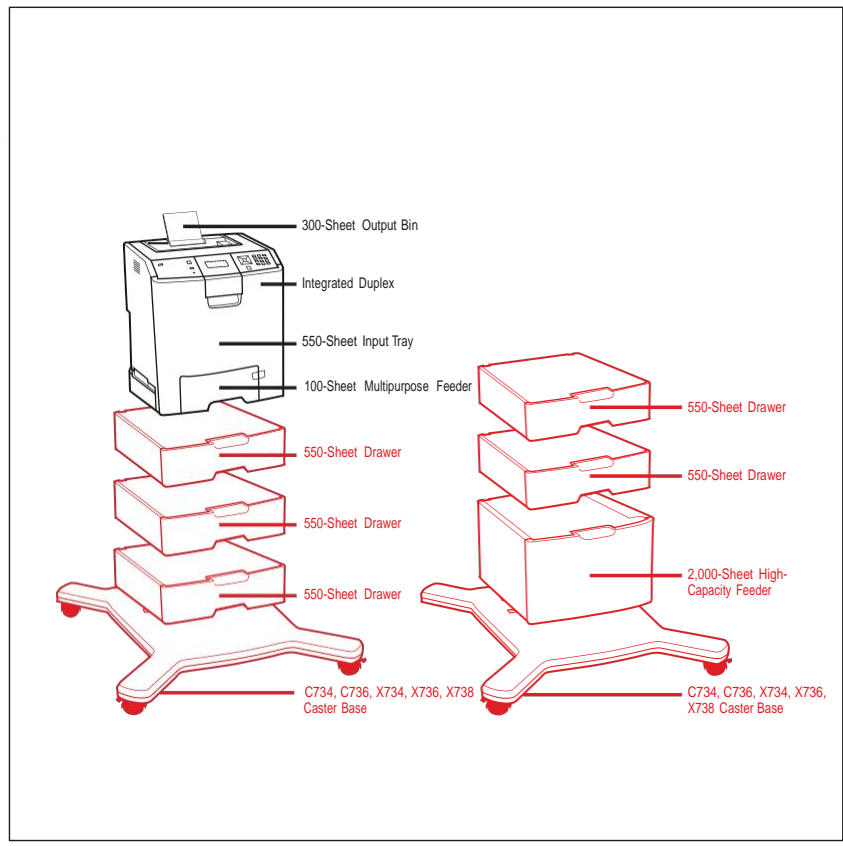

■ Paper Handling Standard
■ Paper Handling Optional

COLOR LASER

Part #	Model
25C0353	Lexmark C734dw
Part #	Laser Toner/Print Cartridge
C734A1KG	C734, C736, X734, X736, X738 Black Return Program Toner Cartridge
C734A1CG	C734, C736, X734, X736, X738 Cyan Return Program Toner Cartridge
C734A1MG	C734, C736, X734, X736, X738 Magenta Return Program Toner Cartridge
C734A1YG	C734, C736, X734, X736, X738 Yellow Return Program Toner Cartridge
C734A2KG	C734, C736, X734, X736, X738 Black Toner Cartridge
C734A2CG	C734, C736, X734, X736, X738 Cyan Toner Cartridge
C734A2MG	C734, C736, X734, X736, X738 Magenta Toner Cartridge
C734A2YG	C734, C736, X734, X736, X738 Yellow Toner Cartridge
C734X77G	C73x, X734, X736, X738 Waste Toner Box
C734X20G	C734, C736, X734, X736, X738 Photoconductor Unit
C734X24G	C734, C736, X734, X736, X738 Photoconductor Unit, 4-Pack
Part #	Paper Handling
27S2100	C734, C736, X734e, X736e, X738e 550-Sheet Drawer
27S2400	2,000-Sheet High Capacity Feeder
27S2650	C734, C736, X734e, X736e, X738e 550-Sheet Specialty Media Drawer
27S2190	4.8 inch (12.2 cm) Spacer
Part #	Furniture
16M1210	C734, C736, X734, X736, X738 Caster Base
30S2765	Swivel Cabinet
Part #	Memory Options
1025041	256MB DDR2-DRAM
1025042	512MB DDR2-DRAM
1025043	1024MB DDR2-DRAM
14F0245	256MB Flash Card
14F0102	80+GB Hard Disk
30G0828	Japanese Font Card
30G0825	Korean Font Card
30G0826	Simplified Chinese Font Card
30G0827	Traditional Chinese Font Card
30G0827	Arabic Font Card
Part #	Application Solutions
30G0829	Lexmark PrintCrypton Card
25C0434	C734, C736 Card for IPDS/SCS/TNe
25C0433	C734, C736 Forms and Bar Code Card
Part #	Connectivity
14T0220	MarkNet™ N7020e Gigabit Ethernet Print Server
14F0000	Parallel 1284-B Interface Card
1021294	USB Cable (2-meter)
1021231	Parallel Cable (10-foot)
14F0100	RS-232C Serial Interface Card
Part #	Extended Warranties
2350780	2-Years Total Onsite Service, Next Business Day

2350781	3-Years Total Onsite Service, Next Business Day
2350782	4-Years Total Onsite Service, Next Business Day
2350783	5-Years Total Onsite Service, Next Business Day
2350784	1-Year Onsite Service Renewal, Next Business Day
Part #	User Replaceable Parts
40X5093	C73x, X73x Fuser Maintenance 110-120V
40X6401	C73x, X73x Transfer Belt Maintenance
Part #	Service Parts
40X5168	Pick Tire
40X5152	Pick Tire, Special Media Drawer
Part #	Installation Service
2350796	C734 Install, De-Install Service