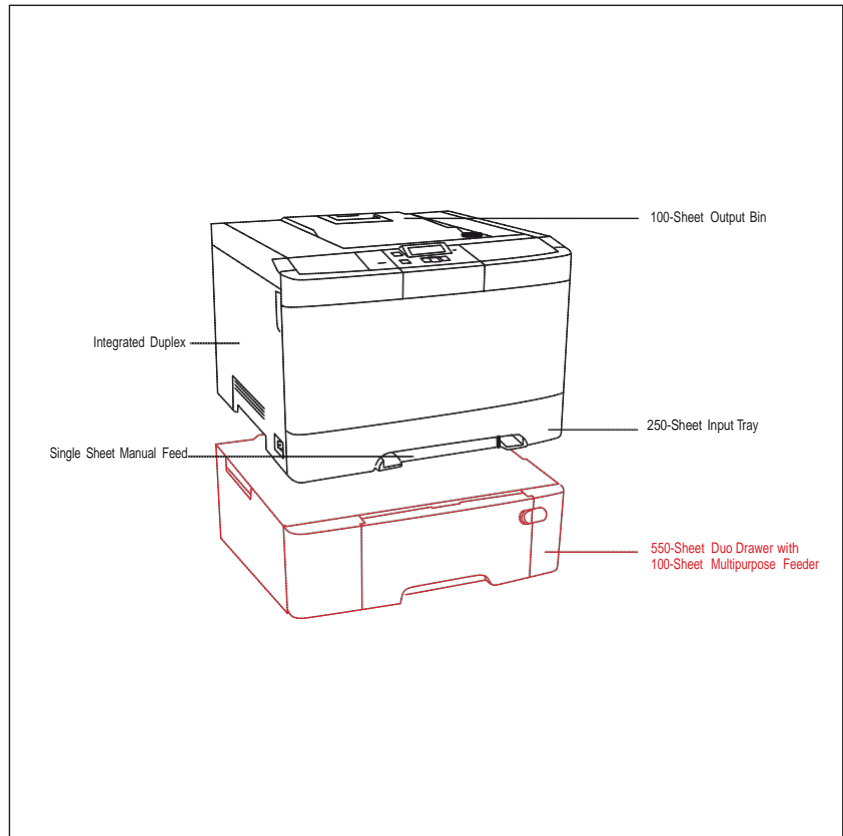

Paper Handling Standard
 Paper Handling Optional

Part #	Model
26C0150	Lexmark C544dw

Part #	Laser Toner/Print Cartridge
C544X1KG	C544, X544 Black Extra High Yield Return Program Toner Cartridge
C544X1CG	C544, X544 Cyan Extra High Yield Return Program Toner Cartridge
C544X1MG	C544, X544 Magenta Extra High Yield Return Program Toner Cartridge
C544X1YG	C544, X544 Yellow Extra High Yield Return Program Toner Cartridge
C540H1KG	C54x, X54x Black High Yield Return Program Toner Cartridge
C540H1CG	C54x, X54x Cyan High Yield Return Program Toner Cartridge
C540H1MG	C54x, X54x Magenta High Yield Return Program Toner Cartridge
C540H1YG	C54x, X54x Yellow High Yield Return Program Toner Cartridge
C540A1KG	C54x, X54x Black Return Program Toner Cartridge
C540A1CG	C54x, X54x Cyan Return Program Toner Cartridge
C540A1MG	C54x, X54x Magenta Return Program Toner Cartridge
C540A1YG	C54x, X54x Yellow Return Program Toner Cartridge
C544X2KG	C544, X544 Black Extra High Yield Toner Cartridge
C544X2CG	C544, X544 Cyan Extra High Yield Toner Cartridge
C544X2MG	C544, X544 Magenta Extra High Yield Toner Cartridge
C544X2YG	C544, X544 Yellow Extra High Yield Toner Cartridge
C540H2KG	C54x, X54x Black High Yield Toner Cartridge
C540H2CG	C54x, X54x Cyan High Yield Toner Cartridge
C540H2MG	C54x, X54x Magenta High Yield Toner Cartridge
C540H2YG	C54x, X54x Yellow High Yield Toner Cartridge
C540X75G	C54x, X54x Waste Toner Bottle
C540X71G	C54x, X54x Black Imaging Kit
C540X74G	C54x, X54x Black and Color Imaging Kit

Part #	Paper Handling
3063958	C54x, X54x 550-Sheet Duo Drawer with 100-Sheet MPF

Part #	Memory Options
1022298	128MB DDR1-DRAM
1022299	256MB DDR1-DRAM
1022301	512MB DDR1-DRAM
1021209	64MB Flash Card
30G0828	Japanese Font Card
30G0825	Korean Font Card
30G0826	Simplified Chinese Font Card
30G0827	Traditional Chinese Font Card
30G0287	Arabic Font Card

Part #	Connectivity
1021294	USB Cable (2-meter)
14T0220	MarkNet™ N7020e Gigabit Ethernet Print Server

Part #	Extended Warranties
2350468	2-Years Total Exchange Service, Next Business Day
2350469	3-Years Total Exchange Service, Next Business Day
2350472	1-Year Exchange Service Renewal, Next Business Day

2350476	Upgrade to Onsite Service, Next Business Day
2350477	2-Years Total Onsite Service, Next Business Day
2350478	3-Years Total Onsite Service, Next Business Day
2350481	1-Year Onsite Service Renewal, Next Business Day

Part #	User Replaceable Parts
C540X31G	C540, C543, C544, X543, X544 Black Developer Unit
C540X32G	C540, C543, C544, X543, X544 Cyan Developer Unit
C540X33G	C540, C543, C544, X543, X544 Magenta Developer Unit
C540X34G	C540, C543, C544, X543, X544 Yellow Developer Unit

Part #	Service Parts
40X5406	C54x, X543, X54x Fuser 110-120V